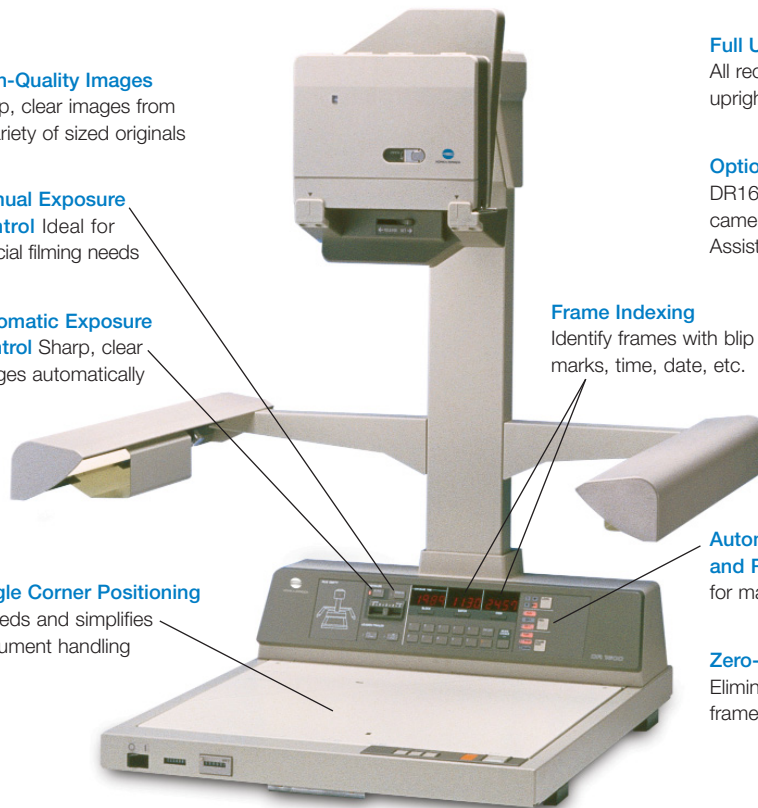

Frame Counters:

12-digit resettable LED display
7-digit non-resettable mechanical counter

Lens:

f/5.0, 28 mm

Resolution:

115 lines/mm

Shutter:

Electromagnetic, solenoid-operated

RS-232C Interface
Foot Switch
6-Digit Resettable
Mechanical Counter

High-Quality Images

Crisp, clear images from a variety of sized originals

Manual Exposure Control

Ideal for special filming needs

Automatic Exposure Control

Sharp, clear images automatically

Single Corner Positioning

Speeds and simplifies document handling

Frame Indexing

Identify frames with blip marks, time, date, etc.

Full Upright Images

All recorded images are upright for easy viewing

Optional RS-232C Interface

DR1600 becomes a data entry camera or C.A.R. (Computer Assisted Retrieval) system

Automatic Focus and Reduction

No need for manual adjustments

Zero-Space Filming

Eliminates gap between frames, reduces flickering